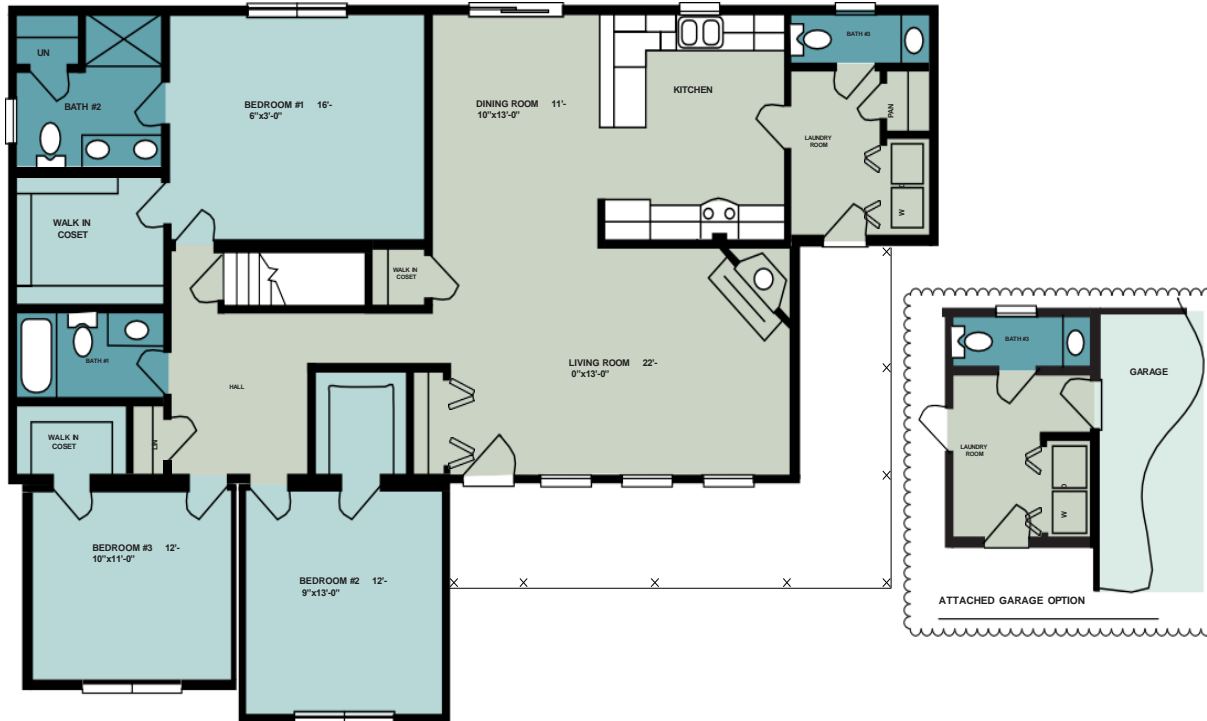

# THE ESTHER

1-acre Private Home Site

Total Area

Style

3 BEDROOMS

2.5 BATHROOMS

2-CAR GARAGE

LAUNDRY