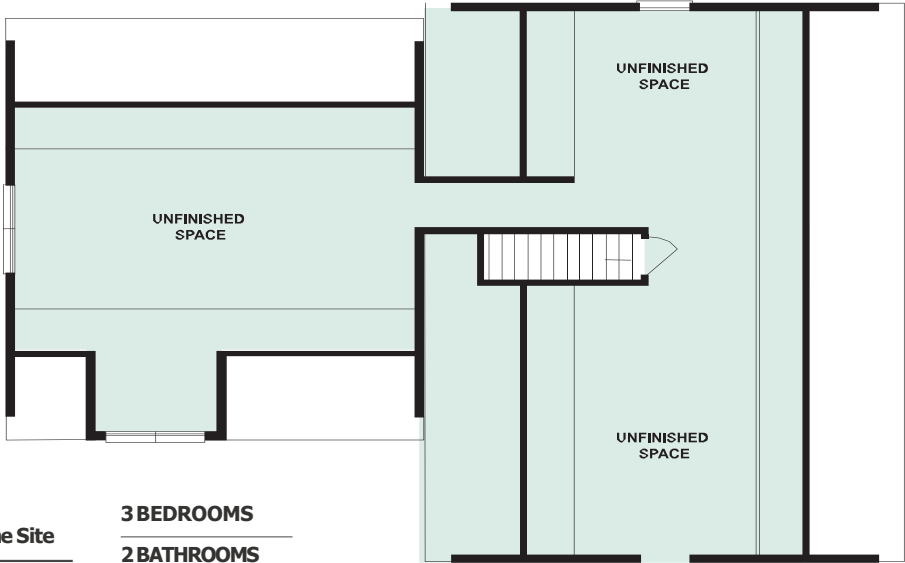

JOHN THE BAPTIST

1-acre Private Home Site
Total Area
Style

3 BEDROOMS
2 BATHROOMS
2-CAR GARAGE
LAUNDRY