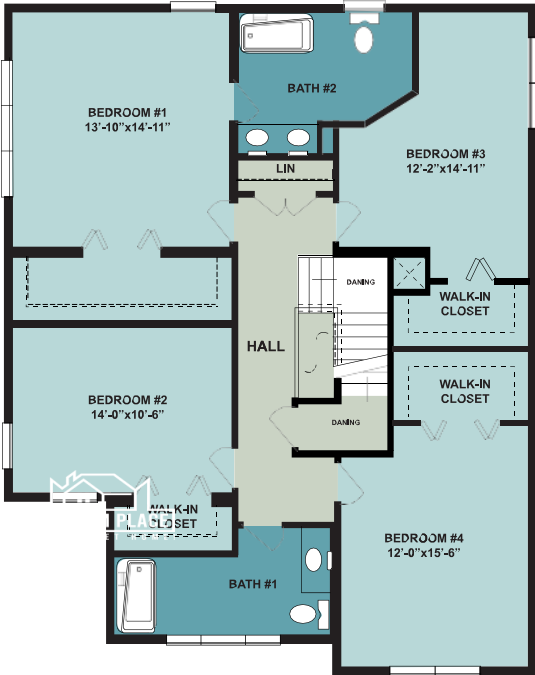

KING DAVID

1-acre Private Home Site
Total Area
Style

4 BEDROOMS
2.5 BATHROOMS
2-CAR GARAGE
LAUNDRY