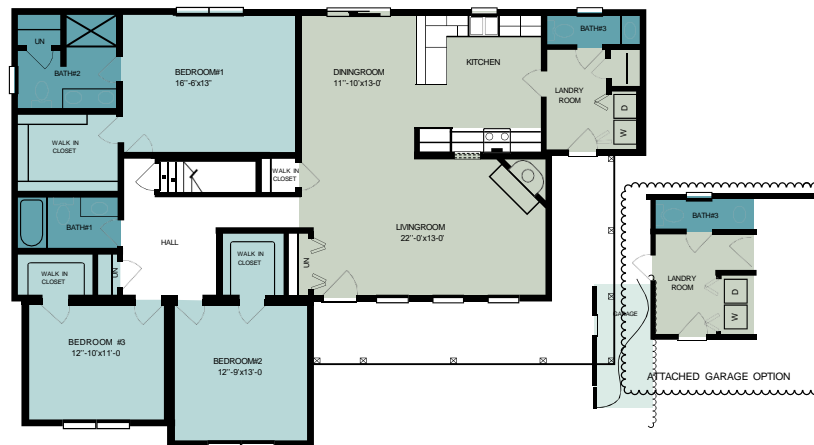

THE JOSHUA

1-acre Private Home Site

Total Area

Style

3 BEDROOMS

2.5 BATHROOMS

2-CAR GARAGE

LAUNDRY