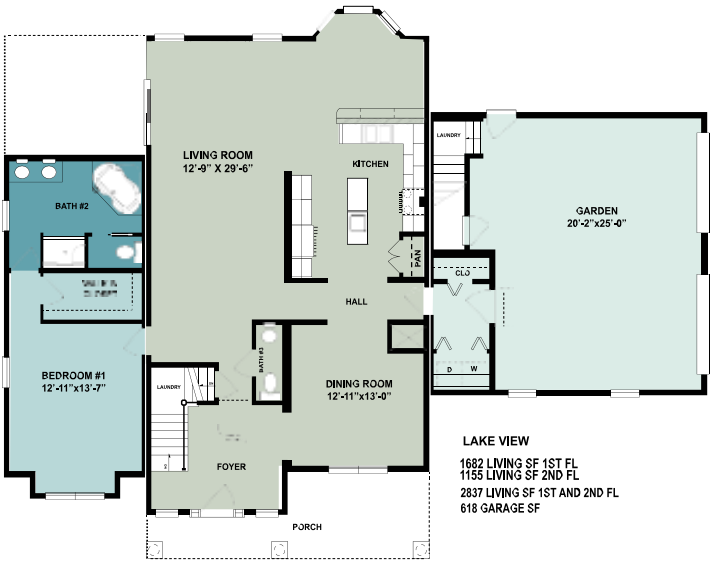

# KING SOLOMON

LAKE VIEW  
 1682 LIVING SF 1ST FL  
 1155 LIVING SF 2ND FL  
 2837 LIVING SF 1ST AND 2ND FL  
 618 GARAGE SF

**1-acre Private Home Site**  
**Total Area**  
**Style**

**4 BEDROOMS**  
**2.5 BATHROOMS**  
**2-CAR GARAGE**  
**LAUNDRY**

1ST FLOOR

2ND FLOOR